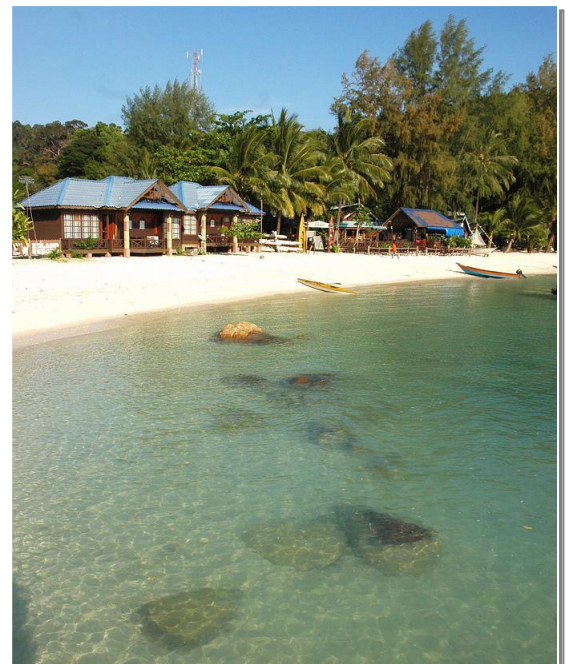

Package Includes :

- : Welcome drink upon arrival
- : TWO nights' accommodation in Sea View Room (subject to availability)
- : 2 x Breakfast
- : 2 x Lunch
- : 1 x Dinner
- : 1 x BBQ Dinner
- : 2 x Snorkelling trip with equipment
- : Rawa Island Trip
- : Return sea transfer by fast boat
- : Complimentary fruit basket
- : Special gift
- : Extension nights inclusive 1xBreakfast,1xLunch and 1xDinner